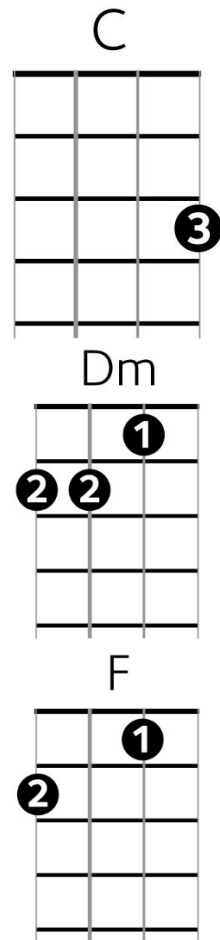

Don't Worry Be Happy

Bobby McFerrin

Intro – whistle

C (8 counts) Dm (8 counts) F (8 counts) C (8 counts)

(Keep repeating this pattern of chords throughout the song.)

Verse 1

[C] Here's a little song I wrote

Verse 2

Ain't got no place to lay your head

Somebody came and took your bed

But don't worry, Be Happy

De Landlord say your rent is late,

He may have to litigate,

But don't worry, (laugh) Be Happy (spoken: Look at me, I'm Happy!)

Refrain

Ooo-o-o-oo-o-o-o-o-ooo (spoken: Don't Worry)

O-o-o-o-ooo (spoken: Be Happy)

O-o-o-o-oooo (sp: Hey I give you my phone number, when you're worried, call me, I'll make you happy)

Ooo-o-o-oo-o-o-o-o-ooo (spoken: Don't Worry)

O-o-o-o-ooo (spoken: Be Happy)

O-o-o-o-oooo

Verse 3

Ain't got no cash ain't got no style
Ain't got no gal to make you smile
But don't worry, Be Happy
Cause when you worry, your face will frown
And that will bring everybody down
So don't worry, be happy
Spoken: Don't worry, be happy now